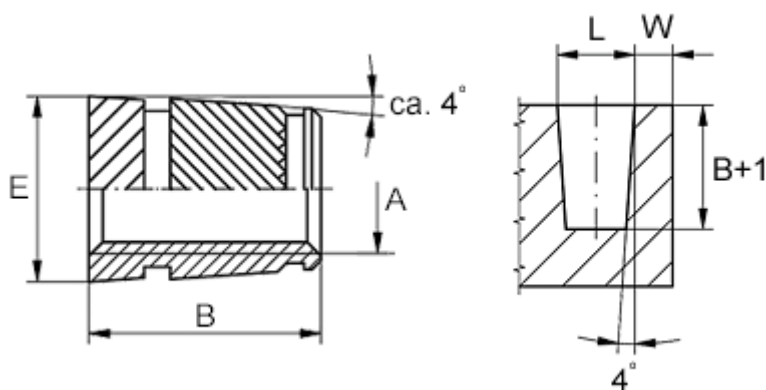

Data Sheet

Article number: 12854100040800
Description: KLEE-coil 854 100 040.800
M4 brass

Measures

Female thread A	= M4
Length B	= 6.0
Min distance to edge W	= 2.0
Outer diameter E	= 6.0
Recommended bore diameter $W + 0.1$	= 5.8